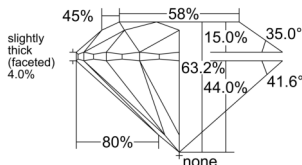

GIA®

FACSIMILE

GIA REPORT 3555529946

Verify this report at GIA.edu

GIA NATURAL DIAMOND DOSSIER®

June 22, 2026
GIA Report Number 3555529946
Shape and Cutting Style ..... Round Brilliant
Measurements ..... 4.67 - 4.71 x 2.97 mm

GRADING RESULTS

Carat Weight ..... 0.40 carat
Color Grade ..... F
Clarity Grade S11
Cut Grade ..... Excellent

ADDITIONAL GRADING INFORMATION

Polish ..... Excellent
Symmetry ..... Excellent
Fluorescence ..... None
Clarity Characteristics ..... Cloud, Crystal
Inscription(s): GIA 3555529946

PROPORTIONS

Profile to actual proportions