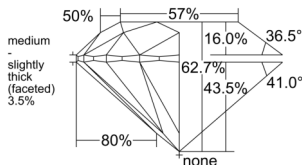

GIA®

FACSIMILE

GIA REPORT 3555559436

Verify this report at GIA.edu

GIA NATURAL DIAMOND DOSSIER®

June 24, 2026
GIA Report Number 3555559436
Shape and Cutting Style ..... Round Brilliant
Measurements ..... 5.64 - 5.66 x 3.55 mm

GRADING RESULTS

Carat Weight ..... 0.70 carat
Color Grade I
Clarity Grade S11
Cut Grade ..... Excellent

ADDITIONAL GRADING INFORMATION

Polish ..... Excellent
Symmetry ..... Excellent
Fluorescence ..... Medium Blue
Clarity Characteristics ..... Crystal, Cloud
Inscription(s): GIA 3555559436

PROPORTIONS

GRADING SCALES

GIA COLOR SCALE

COLORLESS	D
	E
	F
	G
	H
	I
	J
NEAR COLORLESS	K
	L
FAIN	M
	N
	O
	P
VERY LIGHT	Q
	R
	S
	T
	U
	V
	W
	X
	Y
LIGHT	Z

GIA CLARITY SCALE

FLAWLESS	INTERNAL FLAWLESS	
		EXCELLENT
VERY VERY SLIGHTLY INCLUDED	VVS₁	
	VVS₂	
VERY SLIGHTLY INCLUDED	VS₁	
	VS₂	
SLIGHTLY INCLUDED	S1₁	
	S1₂	
INCLUDED	I₁	
	I₂	
	I₃	

GIA CUT SCALE

EXCELLENT
VERY GOOD
GOOD
FAIR
POOR