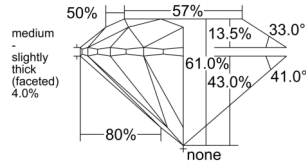

GIA®

FACSIMILE

GIA REPORT 3555568093

Verify this report at GIA.edu

GIA NATURAL DIAMOND DOSSIER®

June 25, 2026
GIA Report Number 3555568093
Shape and Cutting Style ..... Round Brilliant
Measurements ..... 4.47 - 4.49 x 2.73 mm

GRADING RESULTS

Carat Weight ..... 0.33 carat
Color Grade ..... G
Clarity Grade VS2
Cut Grade ..... Excellent

ADDITIONAL GRADING INFORMATION

Polish ..... Excellent
Symmetry ..... Excellent
Fluorescence ..... Faint
Clarity Characteristics..... Cloud, Feather, Crystal
Inscription(s): GIA 3555568093

PROPORTIONS

Profile to actual proportions

GRADING SCALES

GIA COLOR SCALE

COLORLESS	D
	E
	F
	G
	H
	I
	J
NEAR COLORLESS	K
	L
	M
	N
	O
	P
	Q
	R
	S
	T
	U
	V
	W
	X
	Y
LIGHT	Z

GIA CLARITY SCALE

	FLAWLESS
	INTERNALLY FLAWLESS
VERY VERY SLIGHTLY INCLUDED	VVS₁
	VVS₂
VERY SLIGHTLY INCLUDED	VS₁
	VS₂
SLIGHTLY INCLUDED	SI₁
	SI₂
	I₁
	I₂
INCLUDED	I₃

GIA CUT SCALE

	EXCELLENT
	VERY GOOD
	GOOD
	FAIR
	POOR