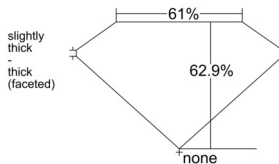

GIA®

FACSIMILE

GIA REPORT 3555573944

Verify this report at GIA.edu

GIA NATURAL DIAMOND DOSSIER®

June 25, 2026
GIA Report Number 3555573944
Shape and Cutting Style ..... Pear Brilliant
Measurements ..... 6.91 x 4.52 x 2.84 mm

GRADING RESULTS

Carat Weight ..... 0.52 carat
Color Grade ..... D
Clarity Grade VS1

ADDITIONAL GRADING INFORMATION

Polish ..... Excellent
Symmetry ..... Excellent
Fluorescence ..... Faint
Clarity Characteristics..... Crystal, Feather, Pinpoint
Inscription(s): GIA 3555573944

PROPORTIONS

Profile not to actual proportions

GRADING SCALES

GIA COLOR SCALE		GIA CLARITY SCALE	
COLORLESS	D	VERY VERY SLIGHTLY INCLUDED	FLAWLESS
	E		INTERNALLY FLAWLESS
	F		VS₁
	G		VS₂
	H		VS₁
	I		VS₂
	J		SI₁
	K		SI₂
	L		I₁
	M		I₂
NEAR COLORLESS	N	SLIGHTLY INCLUDED	I₃
	O		
	P		
	Q		
	R		
FAINT	S	INCLUDED	
	T		
	U		
	V		
	W		
VERY LIGHT	X		
	Y		
	Z		
LIGHT