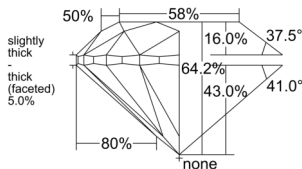

GIA®

FACSIMILE

GIA REPORT 3555578411

Verify this report at GIA.edu

GIA NATURAL DIAMOND DOSSIER®

June 26, 2026
GIA Report Number 3555578411
Shape and Cutting Style ..... Round Brilliant
Measurements ..... 5.56 - 5.60 x 3.59 mm

GRADING RESULTS

Carat Weight ..... 0.71 carat
Color Grade ..... F
Clarity Grade VS1
Cut Grade ..... Very Good

ADDITIONAL GRADING INFORMATION

Polish ..... Excellent
Symmetry ..... Excellent
Fluorescence ..... None
Clarity Characteristics..... Crystal, Cloud, Needle, Pinpoint
Inspection(s): GIA 3555578411

PROPORTIONS

Profile to actual proportions