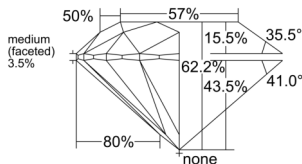

GIA®

FACSIMILE

GIA REPORT 3555592458

Verify this report at GIA.edu

GIA NATURAL DIAMOND DOSSIER®

June 30, 2026
GIA Report Number 3555592458
Shape and Cutting Style ..... Round Brilliant
Measurements ..... 5.68 - 5.71 x 3.54 mm

GRADING RESULTS

Carat Weight ..... 0.70 carat
Color Grade ..... F
Clarity Grade S11
Cut Grade ..... Excellent

ADDITIONAL GRADING INFORMATION

Polish ..... Excellent
Symmetry ..... Excellent
Fluorescence ..... Faint
Clarity Characteristics ..... Cloud
Inscription(s): GIA 3555592458

PROPORTIONS

Profile to actual proportions

GRADING SCALES

GIA COLOR SCALE

COLORED	D
	E
	F
	G
	H
	I
	J
NEAR COLORLESS	K
	L
	M
	N
	O
	P
	Q
	R
	S
	T
	U
	V
	W
	X
	Y
	Z

GIA CLARITY SCALE

FLAWLESS	INTERNAL FLAWLESS	
		EXCELLENT
VERY VERY SLIGHTLY INCLUDED	VVS₁	
	VVS₂	
VERY SLIGHTLY INCLUDED	VS₁	
	VS₂	
SLIGHTLY INCLUDED	S1₁	
	S1₂	
INCLUDED	I₁	
	I₂	
	I₃	

GIA CUT SCALE

EXCELLENT
VERY GOOD
GOOD
FAIR
POOR