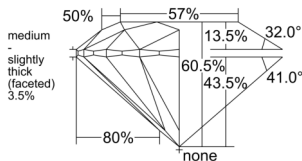

GIA®

FACSIMILE

GIA REPORT 3555627856

Verify this report at GIA.edu

GIA NATURAL DIAMOND DOSSIER®

July 01, 2026
GIA Report Number 3555627856
Shape and Cutting Style ..... Round Brilliant
Measurements ..... 4.35 - 4.37 x 2.64 mm

GRADING RESULTS

Carat Weight ..... 0.30 carat
Color Grade ..... F
Clarity Grade VS2
Cut Grade ..... Excellent

ADDITIONAL GRADING INFORMATION

Polish ..... Excellent
Symmetry ..... Excellent
Fluorescence ..... Strong Blue
Clarity Characteristics ..... Crystal, Cloud
Inscription(s): GIA 3555627856

PROPORTIONS

Profile to actual proportions

GRADING SCALES

GIA COLOR SCALE	GIA CLARITY SCALE	GIA CUT SCALE	
D	FLAWLESS	EXCELLENT	
E	INTERNALLY FLAWLESS		
F		VVS₁	VERY GOOD
G	VVS₂		
H	VS₁	GOOD	
I	VS₂		
J	SI₁	FAIR	
K	SI₂		
L	I₁	POOR	
M			
N			
O	I₂		
P			
Q			
R	I₃		
S			
T			
U			
V			
W			
X			
Y			
Z