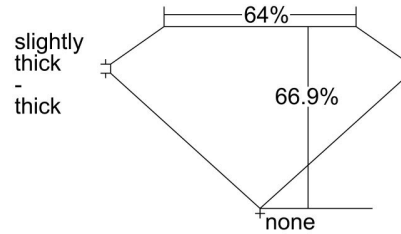

**GIA NATURAL DIAMOND GRADING REPORT**

January 23, 2020  
 GIA Report Number ..... 5146215597  
 Shape and Cutting Style ..... Square Emerald Cut  
 Measurements ..... 8.60 x 8.42 x 5.63 mm

**GRADING RESULTS**

Carat Weight ..... 3.52 carat  
 Color Grade ..... F  
 Clarity Grade ..... VS1

**ADDITIONAL GRADING INFORMATION**

Polish ..... Very Good  
 Symmetry ..... Very Good  
 Fluorescence ..... None  
 Inscription(s): GIA 5146215597

**PROPORTIONS**

Profile not to actual proportions

**CLARITY CHARACTERISTICS**

**KEY TO SYMBOLS\***

- Crystal
- Feather

\* Red symbols denote internal characteristics (inclusions). Green or black symbols denote external characteristics (blemishes). Diagram is an approximate representation of the diamond, and symbols shown indicate type, position, and approximate size of clarity characteristics. All clarity characteristics may not be shown. Details of finish are not shown.