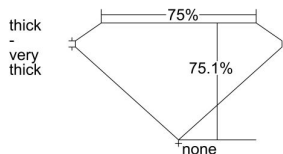

GIA®

FACSIMILE

GIA REPORT 5171521203

Verify this report at gia.edu

GIA DIAMOND DOSSIER®

March 09, 2016
GIA Report Number 5171521203
Shape and Cutting Style ..... Square Modified Brilliant
Measurements ..... 4.80 x 4.59 x 3.45 mm

GRADING RESULTS

Carat Weight ..... 0.70 carat
Color Grade ..... D
Clarity Grade VVS1

ADDITIONAL GRADING INFORMATION

Polish ..... Excellent
Symmetry ..... Very Good
Fluorescence ..... Faint
Clarity Characteristics ..... Pinpoint, Feather
Inscription(s): GIA 5171521203

PROPORTIONS

Profile not to actual proportions

GRADING SCALES

GIA COLOR SCALE		GIA CLARITY SCALE			
COLORLESS	D	VERY VERY SLIGHTLY INCLUDED	FLAWLESS		
	E		INTERNALLY FLAWLESS		
	F	VERY SLIGHTLY INCLUDED	VVS₁		
	G		VVS₂		
	H		VS₁		
	NEAR COLORLESS	I	VERY SLIGHTLY INCLUDED	VS₂	
		J		SI₁	
		FAINT	K	SLIGHTLY INCLUDED	SI₂
			L		I₁
			M		I₂
VERY LIGHT	N	INCLUDED	I₃		
	O				
	P				
	Q				
	R				
LIGHT	S				
	T				
	U				
	V				
	W				
	X				
	Y				
	Z