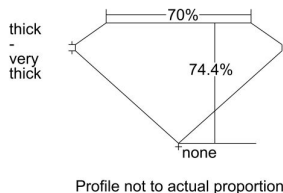

GIA®

FACSIMILE

GIA REPORT 5172510930

Verify this report at gia.edu

GIA DIAMOND DOSSIER®

February 29, 2016
GIA Report Number 5172510930
Shape and Cutting Style ..... Square Modified Brilliant
Measurements ..... 5.34 x 5.15 x 3.83 mm

GRADING RESULTS

Carat Weight ..... 0.90 carat
Color Grade ..... E
Clarity Grade VS2

ADDITIONAL GRADING INFORMATION

Polish ..... Excellent
Symmetry ..... Very Good
Fluorescence ..... None
Clarity Characteristics ..... Cloud, Crystal
Inscription(s): GIA 5172510930

PROPORTIONS

GRADING SCALES

GIA COLOR SCALE		GIA CLARITY SCALE			
COLORLESS	D	VERY VERY SLIGHTLY INCLUDED	FLAWLESS		
	E		INTERNALLY FLAWLESS		
	F		VVS₁		
	NEAR COLORLESS	G	VERY SLIGHTLY INCLUDED	VVS₂	
		H		VS₁	
		FAINT	I	SLIGHTLY INCLUDED	VS₂
			J		SI₁
	K		SI₂		
	VERT LIGHT		L	INCLUDED	I₁
			M		I₂
N			I₃		
O					
P					
Q					
R					
LIGHT	S				
	T				
	U				
	V				
	W				
	X				
Y					
Z