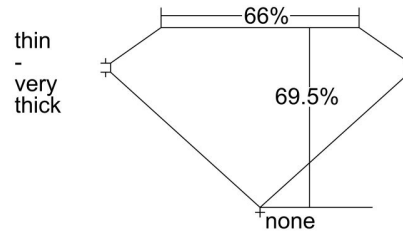

GIA NATURAL DIAMOND GRADING REPORT

November 30, 2017

GIA Report Number 5182902435

Shape and Cutting Style ..... Cut-Cornered Rectangular
Modified Brilliant

Measurements ..... 7.86 x 6.34 x 4.40 mm

GRADING RESULTS

Carat Weight ..... 2.01 carat

Color Grade ..... G

Clarity Grade VS1

ADDITIONAL GRADING INFORMATION

Polish ..... Excellent

Symmetry ..... Excellent

Fluorescence ..... None

Inscription(s): GIA 5182902435

Comments: Additional pinpoints are not shown.

PROPORTIONS

Profile not to actual proportions