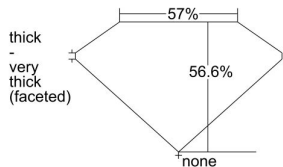

GIA®

FACSIMILE

GIA REPORT 5202490854

Verify this report at GIA.edu

GIA NATURAL DIAMOND DOSSIER®

August 07, 2019
GIA Report Number 5202490854
Shape and Cutting Style ..... Pear Brilliant
Measurements ..... 8.46 x 5.55 x 3.14 mm

GRADING RESULTS

Carat Weight ..... 0.90 carat
Color Grade I
Clarity Grade VS1

ADDITIONAL GRADING INFORMATION

Polish ..... Excellent
Symmetry ..... Excellent
Fluorescence ..... Medium Blue
Clarity Characteristics..... Crystal, Cloud, Pinpoint
Inscription(s): GIA 5202490854

PROPORTIONS

Profile not to actual proportions

GRADING SCALES

GIA COLOR SCALE		GIA CLARITY SCALE			
COLORLESS	D	VERY VERY SLIGHTLY INCLUDED	FLAWLESS		
	E		INTERNALLY FLAWLESS		
	F	VERY SLIGHTLY INCLUDED	VVS₁		
	G		VVS₂		
	H		VS₁		
	NEAR COLORLESS	I	SLIGHTLY INCLUDED	VS₂	
		J		SI₁	
		FAINT	K	INCLUDED	SI₂
			L		I₁
			M		I₂
VERTICAL LIGHT	N	LIGHT	I₃		
	O				
	P				
	Q				
	R