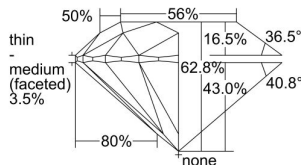

GIA®

FACSIMILE

GIA REPORT 5211421896

Verify this report at GIA.edu

GIA NATURAL DIAMOND DOSSIER®

January 29, 2021
GIA Report Number 5211421896
Shape and Cutting Style ..... Round Brilliant
Measurements ..... 6.15 - 6.18 x 3.87 mm

GRADING RESULTS

Carat Weight ..... 0.90 carat
Color Grade ..... E
Clarity Grade S11
Cut Grade ..... Excellent

ADDITIONAL GRADING INFORMATION

Polish ..... Excellent
Symmetry ..... Excellent
Fluorescence ..... None
Clarity Characteristics ..... Crystal
Inscription(s): GIA 5211421896

PROPORTIONS

Profile to actual proportions

GRADING SCALES

GIA COLOR SCALE	GIA CLARITY SCALE	GIA CUT SCALE
COLOREDNESS	FLAWLESS	EXCELLENT
D	INTERNALLY FLAWLESS	
E	VVS₁	VERY GOOD
F		
G	VS₁	GOOD
H		
I	SI₁	FAIR
J		
K	I₁	POOR
L		
M	I₂	
N	I₃	
O		
P		
Q		
R		
S		
T		
U		
V		
W		
X		
Y		
Z