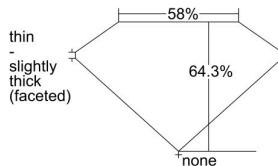

GIA®

FACSIMILE

GIA REPORT 5211435401

Verify this report at GIA.edu

GIA NATURAL DIAMOND DOSSIER®

February 04, 2021
GIA Report Number 5211435401
Shape and Cutting Style ..... Marquise Brilliant
Measurements ..... 10.04 x 3.50 x 2.25 mm

GRADING RESULTS

Carat Weight ..... 0.44 carat
Color Grade ..... H
Clarity Grade VS1

ADDITIONAL GRADING INFORMATION

Polish ..... Very Good
Symmetry ..... Very Good
Fluorescence ..... None
Clarity Characteristics ..... Chip
Inscription(s): GIA 5211435401

PROPORTIONS

Profile not to actual proportions

GRADING SCALES

GIA COLOR SCALE		GIA CLARITY SCALE	
COLORLESS	D	VERY VERY SLIGHTLY INCLUDED	FLAWLESS
	E		INTERNALLY FLAWLESS
	F		VVS₁
	G		VVS₂
	H		VS₁
	I		VS₂
	J		SI₁
	K		SI₂
	L		I₁
	M		I₂
NEAR COLORLESS	N	SLIGHTLY INCLUDED	I₃
	O		
	P		
	Q		
FAINT	R		
	S		
	T		
	U		
VERT LIGHT	V		
	W		
	X		
	Y		
LIGHT	Z