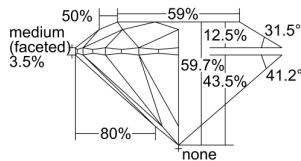

GIA®

FACSIMILE

GIA REPORT 5211498766

Verify this report at GIA.edu

GIA NATURAL DIAMOND DOSSIER®

February 26, 2021
GIA Report Number 5211498766
Shape and Cutting Style ..... Round Brilliant
Measurements ..... 5.78 - 5.81 x 3.46 mm

GRADING RESULTS

Carat Weight ..... 0.70 carat
Color Grade ..... F
Clarity Grade VS2
Cut Grade ..... Excellent

ADDITIONAL GRADING INFORMATION

Polish ..... Excellent
Symmetry ..... Excellent
Fluorescence ..... None
Clarity Characteristics ..... Feather
Inscription(s): GIA 5211498766

PROPORTIONS

Profile to actual proportions

GRADING SCALES

GIA COLOR SCALE	GIA CLARITY SCALE	GIA CUT SCALE	
D	FLAWLESS	EXCELLENT	
E	INTERNALLY FLAWLESS		
F		VVS₁	VERY GOOD
G	VVS₂		
H	VS₁	GOOD	
I	VS₂		
J	SI₁	FAIR	
K	SI₂		
L	I₁	POOR	
M	I₂		
N	I₃		
O			
P			
Q			
R			
S			
T			
U			
V			
W			
X			
Y			
Z