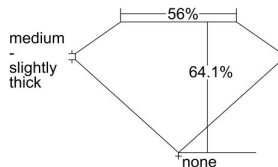

GIA®

FACSIMILE

GIA REPORT 5211608609

Verify this report at GIA.edu

GIA NATURAL DIAMOND DOSSIER®

April 15, 2021
GIA Report Number 5211608609
Shape and Cutting Style ..... Square Emerald Cut
Measurements ..... 4.55 x 4.55 x 2.91 mm

GRADING RESULTS

Carat Weight ..... 0.53 carat
Color Grade I
Clarity Grade VS1

ADDITIONAL GRADING INFORMATION

Polish ..... Excellent
Symmetry ..... Very Good
Fluorescence ..... None
Clarity Characteristics ..... Crystal, Pinpoint
Inscription(s): GIA 5211608609

PROPORTIONS

Profile not to actual proportions

GRADING SCALES

GIA COLOR SCALE		GIA CLARITY SCALE	
COLORLESS	D	VERY VERY SLIGHTLY INCLUDED	FLAWLESS
	E		INTERNALLY FLAWLESS
	F		VVS₁
	G		VVS₂
	H		VS₁
	I		VS₂
	J		SI₁
	K		SI₂
	L		I₁
	M		I₂
NEAR COLORLESS	N	SLIGHTLY INCLUDED	I₃
	O		
	P		
	Q		
FAINT	R		
	S		
	T		
	U		
VERT LIGHT	V		
	W		
	X		
	Y		
LIGHT	Z