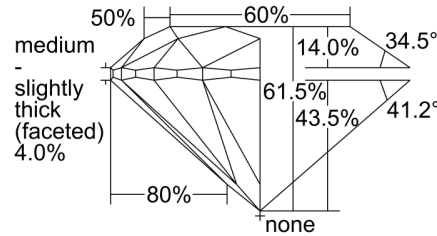

GIA NATURAL DIAMOND GRADING REPORT

April 23, 2021
GIA Report Number 5211629438
Shape and Cutting Style ..... Round Brilliant
Measurements ..... 9.22 - 9.26 x 5.68 mm

GRADING RESULTS

Carat Weight ..... 3.01 carat
Color Grade ..... K
Clarity Grade SI2
Cut Grade ..... Excellent

ADDITIONAL GRADING INFORMATION

Polish ..... Excellent
Symmetry ..... Excellent
Fluorescence ..... Very Strong Blue
Inscription(s): GIA 5211629438
Comments: Internal graining is not shown.

PROPORTIONS

Profile to actual proportions