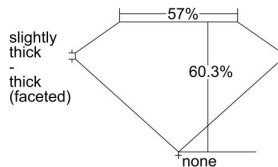

GIA®

FACSIMILE

GIA REPORT 5211665535

Verify this report at GIA.edu

GIA NATURAL DIAMOND DOSSIER®

May 06, 2021
GIA Report Number 5211665535
Shape and Cutting Style ..... Oval Brilliant
Measurements ..... 7.72 x 5.13 x 3.10 mm

GRADING RESULTS

Carat Weight ..... 0.77 carat
Color Grade ..... H
Clarity Grade VS1

ADDITIONAL GRADING INFORMATION

Polish ..... Excellent
Symmetry ..... Very Good
Fluorescence ..... None
Clarity Characteristics ..... Crystal, Cloud, Pinpoint
Inscription(s): GIA 5211665535

PROPORTIONS

Profile not to actual proportions

GRADING SCALES

GIA COLOR SCALE		GIA CLARITY SCALE			
COLORLESS	D	VERY VERY SLIGHTLY INCLUDED	FLAWLESS		
	E		INTERNALLY FLAWLESS		
	F	VERY SLIGHTLY INCLUDED	VS₁		
	G		VS₂		
	H		VS₁		
	NEAR COLORLESS	I	SLIGHTLY INCLUDED	VS₂	
		J		SI₁	
		FAINT	K	INCLUDED	SI₂
			L		I₁
			M		I₂
VERT LIGHT		N	INCLUDED	I₃	
		O			
	P				
	Q				
	R				
LIGHT	S				
	T				
	U				
	V				
	W				
	X				
	Y				
	Z