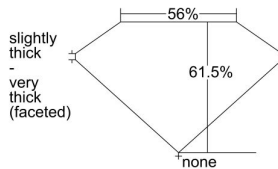

GIA®

FACSIMILE

GIA REPORT 5211688480

Verify this report at GIA.edu

GIA NATURAL DIAMOND DOSSIER®

May 15, 2021
GIA Report Number 5211688480
Shape and Cutting Style ..... Oval Brilliant
Measurements ..... 6.06 x 4.55 x 2.80 mm

GRADING RESULTS

Carat Weight ..... 0.50 carat
Color Grade ..... F
Clarity Grade VS1

ADDITIONAL GRADING INFORMATION

Polish ..... Excellent
Symmetry ..... Very Good
Fluorescence ..... Faint
Clarity Characteristics..... Feather, Pinpoint, Indented Natural
Inscription(s): GIA 5211688480

PROPORTIONS

Profile not to actual proportions

GRADING SCALES

GIA COLOR SCALE		GIA CLARITY SCALE			
COLORLESS	D	VERY VERY SLIGHTLY INCLUDED	FLAWLESS		
	E		INTERNALLY FLAWLESS		
	F	VERY SLIGHTLY INCLUDED	VS₁		
	G		VS₂		
	H		VS₁		
	NEAR COLORLESS	I	SLIGHTLY INCLUDED	SI₁	
		J		SI₂	
		FAINT	K	INCLUDED	I₁
			L		I₂
			M		I₃
N					
LIGHT	O				
	P				
	Q				
	R				
	S				
	T				
	U				
	V				
	W				
	X				
	Y				
	Z