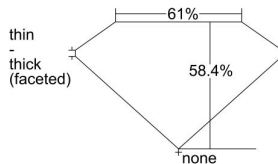

GIA®

FACSIMILE

GIA REPORT 5211858689

Verify this report at GIA.edu

GIA NATURAL DIAMOND DOSSIER®

July 09, 2021
GIA Report Number 5211858689
Shape and Cutting Style ..... Heart Brilliant
Measurements ..... 4.75 x 5.65 x 3.30 mm

GRADING RESULTS

Carat Weight ..... 0.50 carat
Color Grade ..... E
Clarity Grade ..... Internally Flawless

ADDITIONAL GRADING INFORMATION

Polish ..... Excellent
Symmetry ..... Very Good
Fluorescence ..... None
Clarity Characteristics... Surface Graining, Minor Details of Polish
Inscription(s): GIA 5211858689

PROPORTIONS

Profile not to actual proportions

GRADING SCALES

GIA COLOR SCALE		GIA CLARITY SCALE			
COLORLESS	D	VERY VERY SLIGHTLY INCLUDED	FLAWLESS		
	E		INTERNALLY FLAWLESS		
	F	VERY SLIGHTLY INCLUDED	VVS₁		
	G		VVS₂		
	H		VS₁		
	NEAR COLORLESS	I	SLIGHTLY INCLUDED	VS₂	
		J		SI₁	
		FAINT	K	INCLUDED	SI₂
			L		I₁
			M		I₂
VERTICALITY	N	INCLUDED	I₃		
	O				
	P				
	Q				
	R				
LIGHT	S				
	T				
	U				
	V				
	W				
X					
Y					
Z