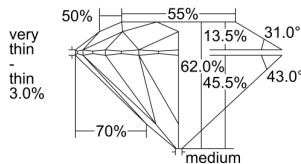

GIA®

FACSIMILE

GIA REPORT 5211869828

Verify this report at GIA.edu

GIA NATURAL DIAMOND DOSSIER®

July 16, 2021
GIA Report Number 5211869828
Shape and Cutting Style ..... Round Brilliant
Measurements ..... 5.41 - 5.52 x 3.39 mm

GRADING RESULTS

Carat Weight ..... 0.60 carat
Color Grade ..... J
Clarity Grade VS1
Cut Grade ..... Good

ADDITIONAL GRADING INFORMATION

Polish ..... Very Good
Symmetry ..... Good
Fluorescence ..... None
Clarity Characteristics ..... Cavity, Chip
Inscription(s): GIA 5211869828

PROPORTIONS

Profile to actual proportions

GRADING SCALES

GIA COLOR SCALE	GIA CLARITY SCALE	GIA CUT SCALE	
D	FLAWLESS	EXCELLENT	
E	INTERNALLY FLAWLESS		
F		VVS₁	VERY GOOD
G	VVS₂		
H	VS₁	GOOD	
I	VS₂		
J	SI₁	FAIR	
K	SI₂		
L	I₁	POOR	
M			
N			
O	I₂		
P			
Q			
R	I₃		
S			
T			
U			
V			
W			
X			
Y			
Z