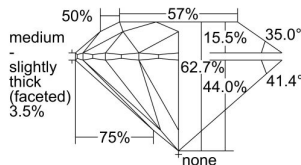

GIA®

FACSIMILE

GIA REPORT 5211871321

Verify this report at GIA.edu

GIA NATURAL DIAMOND DOSSIER®

July 13, 2021
GIA Report Number 5211871321
Shape and Cutting Style ..... Round Brilliant
Measurements ..... 5.25 - 5.26 x 3.29 mm

GRADING RESULTS

Carat Weight ..... 0.56 carat
Color Grade ..... G
Clarity Grade VS1
Cut Grade ..... Excellent

ADDITIONAL GRADING INFORMATION

Polish ..... Excellent
Symmetry ..... Excellent
Fluorescence ..... Very Strong Blue
Clarity Characteristics ..... Crystal, Pinpoint
Inscription(s): GIA 5211871321

PROPORTIONS

Profile to actual proportions

GRADING SCALES

GIA COLOR SCALE	GIA CLARITY SCALE	GIA CUT SCALE	
D	FLAWLESS	EXCELLENT	
E	INTERNALLY FLAWLESS		
F		VVS₁	VERY GOOD
G	VVS₂		
H	VS₁	GOOD	
I	VS₂		
J	SI₁	FAIR	
K	SI₂		
L	I₁	POOR	
M	I₂		
N	I₃		
O			
P			
Q			
R			
S			
T			
U			
V			
W			
X			
Y			
Z