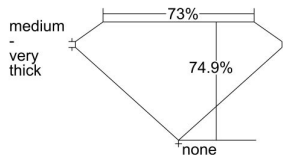

GIA®

FACSIMILE

GIA REPORT 5211888842

Verify this report at GIA.edu

GIA NATURAL DIAMOND DOSSIER®

July 20, 2021
GIA Report Number 5211888842
Shape and Cutting Style ..... Square Modified Brilliant
Measurements ..... 4.87 x 4.72 x 3.53 mm

GRADING RESULTS

Carat Weight ..... 0.70 carat
Color Grade ..... E
Clarity Grade VS2

ADDITIONAL GRADING INFORMATION

Polish ..... Very Good
Symmetry ..... Good
Fluorescence ..... None
Clarity Characteristics..... Cloud, Crystal, Feather
Inscription(s): GIA 5211888842

PROPORTIONS

Profile not to actual proportions

GRADING SCALES

GIA COLOR SCALE		GIA CLARITY SCALE			
COLORLESS	D	VERY VERY SLIGHTLY INCLUDED	FLAWLESS		
	E		INTERNALLY FLAWLESS		
	F	VERY SLIGHTLY INCLUDED	VVS₁		
	G		VVS₂		
	H		VS₁		
	NEAR COLORLESS	I	VERY SLIGHTLY INCLUDED	VS₂	
		J		SI₁	
		FAINT	K	SLIGHTLY INCLUDED	SI₂
			L		I₁
			M		I₂
VERY LIGHT	N	INCLUDED	I₃		
	O				
	P				
	Q				
	R				
LIGHT	S				
	T				
	U				
	V				
	W				
	X				
	Y				
	Z