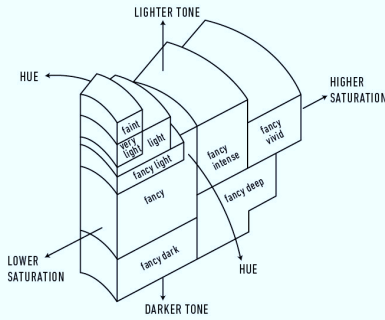

##### GIA COLORED DIAMOND SCALE

Illustration of GIA fancy color grade interrelationships

##### GIA CLARITY SCALE

FLAWLESS
INTERNALLY FLAWLESS
VVS <sub>1</sub>
VVS <sub>2</sub>
VS <sub>1</sub>
VS <sub>2</sub>
SI <sub>1</sub>
SI <sub>2</sub>
I <sub>1</sub>
I <sub>2</sub>
I <sub>3</sub>

##### CLARITY CHARACTERISTICS

##### KEY TO SYMBOLS\*

- Pinpoint

\* Red symbols denote internal characteristics (inclusions). Green or black symbols denote external characteristics (blemishes). Diagram is an approximate representation of the diamond, and symbols shown indicate type, position, and approximate size of clarity characteristics. All clarity characteristics may not be shown. Details of finish are not shown.