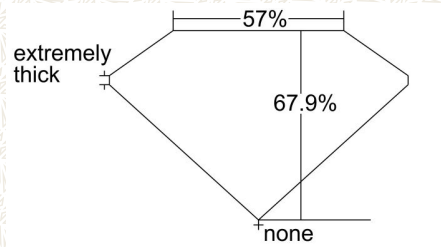

#### GIA NATURAL COLORED DIAMOND REPORT

August 04, 2021  
 Report Type ..... Grading Report  
 GIA Report Number ..... 5211919789  
 Shape and Cutting Style ..... Cut-Cornered Rectangular Modified Brilliant  
 Measurements ..... 6.51 x 5.21 x 3.54 mm  
  
 Carat Weight ..... 1.14 carat  
 Color Grade ..... Fancy Light Yellow  
 Color Origin ..... Natural  
 Color Distribution ..... Even  
 Clarity Grade ..... VVS1  
 Proportions:

Profile not to actual proportions

Polish ..... Very Good  
 Symmetry ..... Excellent  
 Fluorescence ..... None  
 Inscription(s): GIA 5211919789