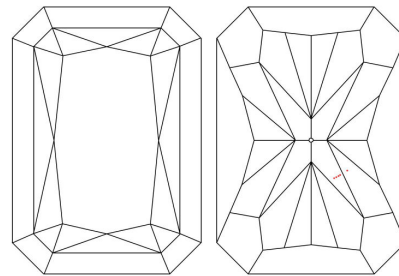

#### GIA NATURAL COLORED DIAMOND REPORT

August 04, 2021  
 Report Type ..... Grading Report  
 GIA Report Number ..... 5211919789  
 Shape and Cutting Style ..... Cut-Cornered Rectangular Modified Brilliant  
 Measurements ..... 6.51 x 5.21 x 3.54 mm  
  
 Carat Weight ..... 1.14 carat  
 Color Grade ..... Fancy Light Yellow  
 Color Origin ..... Natural  
 Color Distribution ..... Even  
 Clarity Grade ..... VVS1  
 Proportions:

##### GIA COLORED DIAMOND SCALE

Illustration of GIA fancy color grade interrelationships

##### GIA CLARITY SCALE

FLAWLESS
INTERNALLY FLAWLESS
VVS <sub>1</sub>
VVS <sub>2</sub>
VS <sub>1</sub>
VS <sub>2</sub>
SI <sub>1</sub>
SI <sub>2</sub>
I <sub>1</sub>
I <sub>2</sub>
I <sub>3</sub>

##### KEY TO SYMBOLS\*

- Pinpoint

\* Red symbols denote internal characteristics (inclusions). Green or black symbols denote external characteristics (blemishes). Diagram is an approximate representation of the diamond, and symbols shown indicate type, position, and approximate size of clarity characteristics. All clarity characteristics may not be shown. Details of finish are not shown.