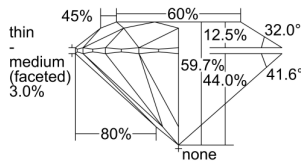

GIA®

FACSIMILE

GIA REPORT 5212405139

Verify this report at GIA.edu

GIA NATURAL DIAMOND DOSSIER®

July 13, 2021
GIA Report Number 5212405139
Shape and Cutting Style ..... Round Brilliant
Measurements ..... 6.40 - 6.45 x 3.84 mm

GRADING RESULTS

Carat Weight ..... 0.94 carat
Color Grade ..... E
Clarity Grade VVS1
Cut Grade ..... Excellent

ADDITIONAL GRADING INFORMATION

Polish ..... Excellent
Symmetry ..... Excellent
Fluorescence ..... None
Clarity Characteristics ..... Needle, Pinpoint
Inscription(s): GIA 5212405139

PROPORTIONS

Profile to actual proportions

GRADING SCALES

GIA COLOR SCALE	GIA CLARITY SCALE	GIA CUT SCALE	
D	FLAWLESS	EXCELLENT	
E	INTERNALLY FLAWLESS		
F		VVS₁	VERY GOOD
G	VVS₂		
H	VS₁	GOOD	
I	VS₂		
J	SI₁	FAIR	
K	SI₂		
L	I₁	POOR	
M	I₂		
N	I₃		
O			
P			
Q			
R			
S			
T			
U			
V			
W			
X			
Y			
Z