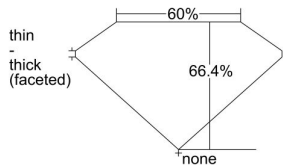

GIA®

FACSIMILE

GIA REPORT 5212744541

Verify this report at GIA.edu

GIA NATURAL DIAMOND DOSSIER®

June 02, 2021
GIA Report Number 5212744541
Shape and Cutting Style ..... Cushion Modified Brilliant
Measurements ..... 5.36 x 5.21 x 3.46 mm

GRADING RESULTS

Carat Weight ..... 0.82 carat
Color Grade ..... F
Clarity Grade VS2

ADDITIONAL GRADING INFORMATION

Polish ..... Excellent
Symmetry ..... Very Good
Fluorescence ..... None
Clarity Characteristics ..... Cloud, Crystal
Inscription(s): GIA 5212744541

PROPORTIONS

Profile not to actual proportions

GRADING SCALES

GIA COLOR SCALE		GIA CLARITY SCALE			
COLORLESS	D	VERY VERY SLIGHTLY INCLUDED	FLAWLESS		
	E		INTERNALLY FLAWLESS		
	F	VERY SLIGHTLY INCLUDED	VVS₁		
	G		VVS₂		
	H		VS₁		
	NEAR COLORLESS	I	SLIGHTLY INCLUDED	VS₂	
		J		SI₁	
		FAINT	K	INCLUDED	SI₂
			L		I₁
			M		I₂
VERY LIGHT			N	INCLUDED	I₃
			O		
			P		
	Q				
LIGHT	R				
	S				
	T				
	U				
	V				
	Z