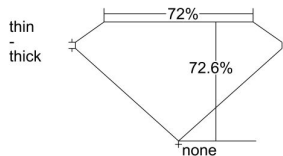

GIA®

FACSIMILE

GIA REPORT 5212773435

Verify this report at GIA.edu

GIA NATURAL DIAMOND DOSSIER®

June 12, 2021
GIA Report Number 5212773435
Shape and Cutting Style ..... Square Modified Brilliant
Measurements ..... 4.06 x 4.02 x 2.92 mm

GRADING RESULTS

Carat Weight ..... 0.41 carat
Color Grade ..... E
Clarity Grade SI1

ADDITIONAL GRADING INFORMATION

Polish ..... Excellent
Symmetry ..... Very Good
Fluorescence ..... None
Clarity Characteristics..... Crystal, Chip, Cavity
Inspection(s): GIA 5212773435

PROPORTIONS

Profile not to actual proportions

GRADING SCALES

GIA COLOR SCALE		GIA CLARITY SCALE			
COLORLESS	D	VERY VERY SLIGHTLY INCLUDED	FLAWLESS		
	E		INTERNALLY FLAWLESS		
	F		VVS₁		
	NEAR COLORLESS	G	VERY SLIGHTLY INCLUDED	VVS₂	
		H		VS₁	
		FANT	I	SLIGHTLY INCLUDED	VS₂
			J		SI₁
	VERT LIGHT	K	INCLUDED	SI₂	
		L		I₁	
		M		I₂	
LIGHT		N	INCLUDED	I₃	
		O			
		P			
		Q			
		R			
	S				
	T				
	U				
	V				
	W				
	X				
	Y				
	Z