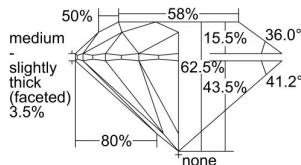

GIA®

FACSIMILE

GIA REPORT 5212780340

Verify this report at GIA.edu

GIA NATURAL DIAMOND DOSSIER®

June 15, 2021
GIA Report Number 5212780340
Shape and Cutting Style ..... Round Brilliant
Measurements ..... 5.36 - 5.39 x 3.36 mm

GRADING RESULTS

Carat Weight ..... 0.60 carat
Color Grade ..... G
Clarity Grade VS1
Cut Grade ..... Excellent

ADDITIONAL GRADING INFORMATION

Polish ..... Excellent
Symmetry ..... Very Good
Fluorescence ..... None
Clarity Characteristics..... Crystal, Pinpoint
Inscription(s): GIA 5212780340

PROPORTIONS

Profile to actual proportions

GRADING SCALES

GIA COLOR SCALE	GIA CLARITY SCALE	GIA CUT SCALE	
D	FLAWLESS	EXCELLENT	
E	INTERNALLY FLAWLESS		
F		VVS₁	VERY GOOD
G	VVS₂		
H	VS₁	GOOD	
I	VS₂		
J	SI₁	FAIR	
K	SI₂		
L	I₁	POOR	
M	I₂		
N	I₃		
O			
P			
Q			
R			
S			
T			
U			
V			
W			
X			
Y			
Z