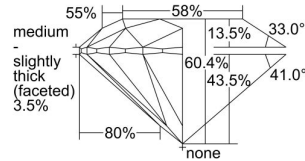

GIA®

FACSIMILE

GIA REPORT 5212856528

Verify this report at GIA.edu

GIA NATURAL DIAMOND DOSSIER®

July 13, 2021
GIA Report Number 5212856528
Shape and Cutting Style ..... Round Brilliant
Measurements ..... 5.21 - 5.23 x 3.16 mm

GRADING RESULTS

Carat Weight ..... 0.52 carat
Color Grade ..... E
Clarity Grade VS1
Cut Grade ..... Excellent

ADDITIONAL GRADING INFORMATION

Polish ..... Excellent
Symmetry ..... Excellent
Fluorescence ..... Strong Blue
Clarity Characteristics ..... Needle, Pinpoint
Inscription(s): GIA 5212856528

PROPORTIONS

GRADING SCALES

GIA COLOR SCALE	GIA CLARITY SCALE	GIA CUT SCALE	
D	FLAWLESS	EXCELLENT	
E	INTERNALLY FLAWLESS		
F		VVS₁	VERY GOOD
G	VVS₂		
H	VS₁	GOOD	
I	VS₂		
J	SI₁	FAIR	
K	SI₂		
L	I₁	POOR	
M	I₂		
N	I₃		
O			
P			
Q			
R			
S			
T			
U			
V			
W			
X			
Y			
Z