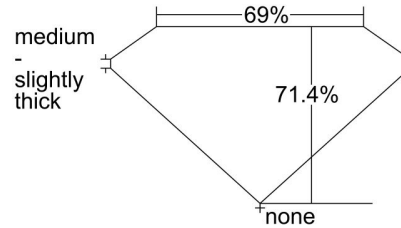

GIA NATURAL DIAMOND GRADING REPORT

July 15, 2021
 GIA Report Number 5212872129
 Shape and Cutting Style **Square Modified Brilliant**
 Measurements 5.67 x 5.60 x 4.00 mm

GRADING RESULTS

Carat Weight 1.01 carat
 Color Grade **G**
 Clarity Grade **VS2**

ADDITIONAL GRADING INFORMATION

Polish **Excellent**
 Symmetry **Very Good**
 Fluorescence **None**
 Inscription(s): GIA 5212872129

PROPORTIONS

Profile not to actual proportions

CLARITY CHARACTERISTICS

KEY TO SYMBOLS*
 Feather

* Red symbols denote internal characteristics (inclusions). Green or black symbols denote external characteristics (blemishes). Diagram is an approximate representation of the diamond, and symbols shown indicate type, position, and approximate size of clarity characteristics. All clarity characteristics may not be shown. Details of finish are not shown.