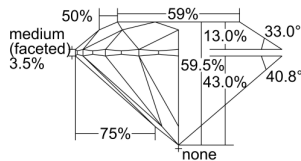

GIA®

FACSIMILE

GIA REPORT 5212968508

Verify this report at GIA.edu

GIA NATURAL DIAMOND DOSSIER®

August 31, 2021
GIA Report Number 5212968508
Shape and Cutting Style ..... Round Brilliant
Measurements ..... 4.37 - 4.39 x 2.61 mm

GRADING RESULTS

Carat Weight ..... 0.30 carat
Color Grade I
Clarity Grade VS1
Cut Grade ..... Excellent

ADDITIONAL GRADING INFORMATION

Polish ..... Excellent
Symmetry ..... Excellent
Fluorescence ..... None
Clarity Characteristics..... Crystal, Needle
Inscription(s): GIA 5212968508

PROPORTIONS

Profile to actual proportions

GRADING SCALES

GIA COLOR SCALE	GIA CLARITY SCALE	GIA CUT SCALE	
D	FLAWLESS	EXCELLENT	
E	INTERNALLY FLAWLESS		
F		VVS₁	VERY GOOD
G	VVS₂		
H	VS₁	GOOD	
I	VS₂		
J	SI₁	FAIR	
K	SI₂		
L	I₁	POOR	
M	I₂		
N	I₃		
O			
P			
Q			
R			
S			
T			
U			
V			
W			
X			
Y			
Z