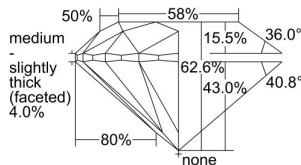

GIA®

FACSIMILE

GIA REPORT 5221006272

Verify this report at GIA.edu

GIA NATURAL DIAMOND DOSSIER®

September 13, 2021
GIA Report Number 5221006272
Shape and Cutting Style ..... Round Brilliant
Measurements ..... 6.10 - 6.15 x 3.83 mm

GRADING RESULTS

Carat Weight ..... 0.90 carat
Color Grade I
Clarity Grade VS2
Cut Grade ..... Excellent

ADDITIONAL GRADING INFORMATION

Polish ..... Excellent
Symmetry ..... Excellent
Fluorescence ..... Faint
Clarity Characteristics ..... Crystal, Cloud
Inscription(s): GIA 5221006272

PROPORTIONS

Profile to actual proportions

GRADING SCALES

GIA COLOR SCALE	GIA CLARITY SCALE	GIA CUT SCALE	
D	FLAWLESS	EXCELLENT	
E	INTERNALLY FLAWLESS		
F		VVS₁	VERY GOOD
G	VVS₂		
H	VS₁	GOOD	
I	VS₂		
J	SI₁	FAIR	
K	SI₂		
L	I₁	POOR	
M	I₂		
N	I₃		
O			
P			
Q			
R			
S			
T			
U			
V			
W			
X			
Y			
Z