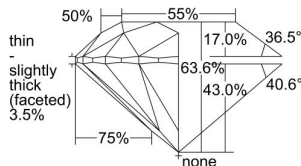

GIA®

FACSIMILE

GIA REPORT 5221041776

Verify this report at GIA.edu

GIA NATURAL DIAMOND DOSSIER®

September 29, 2021
GIA Report Number 5221041776
Shape and Cutting Style ..... Round Brilliant
Measurements ..... 4.98 - 5.05 x 3.19 mm

GRADING RESULTS

Carat Weight ..... 0.50 carat
Color Grade ..... F
Clarity Grade VVS2
Cut Grade ..... Excellent

ADDITIONAL GRADING INFORMATION

Polish ..... Excellent
Symmetry ..... Very Good
Fluorescence ..... Faint
Clarity Characteristics..... Cloud, Indented Natural, Natural
Inscription(s): GIA 5221041776

PROPORTIONS

Profile to actual proportions

GRADING SCALES

GIA COLOR SCALE	GIA CLARITY SCALE	GIA CUT SCALE
D	FLAWLESS	EXCELLENT
E	INTERNALLY FLAWLESS	
F	VVS₁	VERY GOOD
G		
H	VS₁	GOOD
I		
J	VS₂	FAIR
K		
L	SI₁	POOR
M		
N	I₁	
O		
P	I₂	
Q		
R	I₃	
S		
T		
U		
V		
W		
X		
Y		
Z