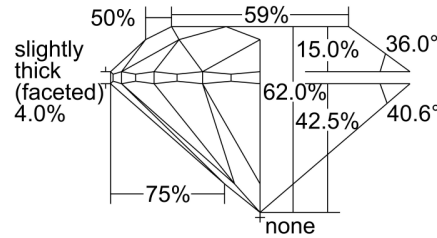

GIA NATURAL DIAMOND GRADING REPORT

October 20, 2021
GIA Report Number 5221086001
Shape and Cutting Style ..... Round Brilliant
Measurements ..... 7.96 - 8.02 x 4.96 mm

GRADING RESULTS

Carat Weight ..... 2.00 carat
Color Grade ..... H
Clarity Grade VS1
Cut Grade ..... Excellent

ADDITIONAL GRADING INFORMATION

Polish ..... Excellent
Symmetry ..... Excellent
Fluorescence ..... None
Inscription(s): GIA 5221086001
Comments: Pinpoints are not shown.

PROPORTIONS

Profile to actual proportions