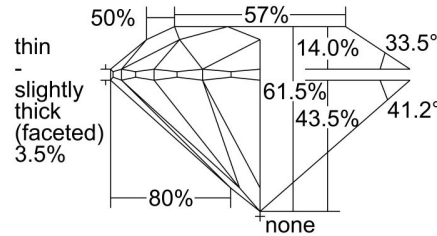

GIA NATURAL DIAMOND GRADING REPORT

October 20, 2021
 GIA Report Number 5221086286
 Shape and Cutting Style Round Brilliant
 Measurements 7.66 - 7.71 x 4.73 mm

GRADING RESULTS

Carat Weight 1.70 carat
 Color Grade K
 Clarity Grade Internally Flawless
 Cut Grade Excellent

ADDITIONAL GRADING INFORMATION

Polish Excellent
 Symmetry Excellent
 Fluorescence Strong Blue
 Inscription(s): GIA 5221086286
 Comments: Minor details of polish are not shown.

PROPORTIONS

Profile to actual proportions