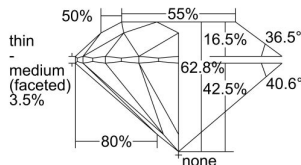

GIA®

FACSIMILE

GIA REPORT 5221128163

Verify this report at GIA.edu

GIA NATURAL DIAMOND DOSSIER®

November 05, 2021
GIA Report Number 5221128163
Shape and Cutting Style ..... Round Brilliant
Measurements ..... 6.24 - 6.27 x 3.93 mm

GRADING RESULTS

Carat Weight ..... 0.94 carat
Color Grade I
Clarity Grade VS1
Cut Grade ..... Excellent

ADDITIONAL GRADING INFORMATION

Polish ..... Excellent
Symmetry ..... Excellent
Fluorescence ..... None
Clarity Characteristics ..... Crystal
Inscription(s): GIA 5221128163

PROPORTIONS

Profile to actual proportions