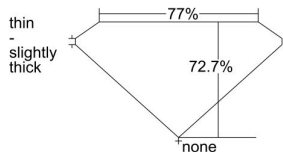

GIA®

FACSIMILE

GIA REPORT 5221144742

Verify this report at GIA.edu

GIA NATURAL DIAMOND DOSSIER®

November 11, 2021
GIA Report Number 5221144742
Shape and Cutting Style ..... **Square Modified Brilliant**
Measurements ..... 5.14 x 5.03 x 3.66 mm

GRADING RESULTS

Carat Weight ..... 0.70 carat
Color Grade ..... E
Clarity Grade VS1

ADDITIONAL GRADING INFORMATION

Polish ..... Very Good
Symmetry ..... Very Good
Fluorescence ..... None
Clarity Characteristics..... Cloud, Crystal, Feather
Inscription(s): GIA 5221144742

PROPORTIONS

Profile not to actual proportions

GRADING SCALES

GIA COLOR SCALE		GIA CLARITY SCALE	
COLORLESS	D	VERY VERY SLIGHTLY INCLUDED	FLAWLESS
	E		INTERNALLY FLAWLESS
	F		VVS₁
	G		VVS₂
	H		VS₁
	I		VS₂
	J		SI₁
	K		SI₂
	L		I₁
	M		I₂
NEAR COLORLESS	N	SLIGHTLY INCLUDED	I₃
	O		
	P		
	Q		
FAINT	R	INCLUDED	
	S		
	T		
	U		
VERY LIGHT	V		
	W		
	X		
	Y		
LIGHT	Z