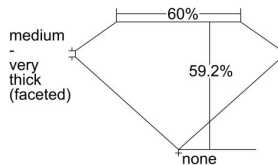

GIA®

FACSIMILE

GIA REPORT 5221239451

Verify this report at GIA.edu

GIA NATURAL DIAMOND DOSSIER®

January 20, 2022
GIA Report Number 5221239451
Shape and Cutting Style ..... Heart Brilliant
Measurements ..... 5.20 x 6.25 x 3.70 mm

GRADING RESULTS

Carat Weight ..... 0.73 carat
Color Grade ..... D
Clarity Grade VS1

ADDITIONAL GRADING INFORMATION

Polish ..... Excellent
Symmetry ..... Very Good
Fluorescence ..... Faint
Clarity Characteristics..... Crystal, Feather, Pinpoint, Cloud
Inscription(s): GIA 5221239451

PROPORTIONS

Profile not to actual proportions

GRADING SCALES

GIA COLOR SCALE		GIA CLARITY SCALE			
COLORLESS	D	VERY VERY SLIGHTLY INCLUDED	FLAWLESS		
	E		INTERNALLY FLAWLESS		
	F		VS₁		
	NEAR COLORLESS	G	VERY SLIGHTLY INCLUDED	VS₂	
		H		VS₁	
		FAINT	I	SLIGHTLY INCLUDED	VS₂
			J		SI₁
	K		SI₂		
	LIGHT		L	INCLUDED	I₁
		M	I₂		
N		I₃			
O					
P					
Q					
R					
S					
T					
U					
V					
W					
X					
Y					
Z