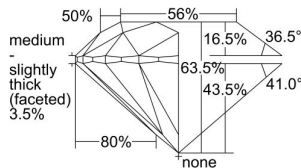

GIA®

FACSIMILE

GIA REPORT 5221241784

Verify this report at GIA.edu

GIA NATURAL DIAMOND DOSSIER®

January 21, 2022
GIA Report Number 5221241784
Shape and Cutting Style ..... Round Brilliant
Measurements ..... 5.00 - 5.04 x 3.19 mm

GRADING RESULTS

Carat Weight ..... 0.50 carat
Color Grade ..... F
Clarity Grade VVS2
Cut Grade ..... Excellent

ADDITIONAL GRADING INFORMATION

Polish ..... Excellent
Symmetry ..... Excellent
Fluorescence ..... Faint
Clarity Characteristics..... Cloud, Needle, Pinpoint
Inscription(s): GIA 5221241784

PROPORTIONS

Profile to actual proportions

GRADING SCALES

GIA COLOR SCALE	GIA CLARITY SCALE	GIA CUT SCALE	
D	FLAWLESS	EXCELLENT	
E	INTERNALLY FLAWLESS		
F		VVS₁	VERY GOOD
G	VVS₂		
H	VS₁	GOOD	
I	VS₂		
J	SI₁	FAIR	
K	SI₂		
L	I₁	POOR	
M			
N			
O	I₂		
P			
Q			
R	I₃		
S			
T			
U			
V			
W			
X			
Y			
Z