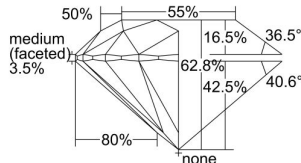

GIA®

FACSIMILE

GIA REPORT 5221327187

Verify this report at GIA.edu

GIA NATURAL DIAMOND DOSSIER®

March 22, 2022
GIA Report Number 5221327187
Shape and Cutting Style ..... Round Brilliant
Measurements ..... 6.20 - 6.26 x 3.91 mm

GRADING RESULTS

Carat Weight ..... 0.94 carat
Color Grade I
Clarity Grade VS1
Cut Grade ..... Excellent

ADDITIONAL GRADING INFORMATION

Polish ..... Excellent
Symmetry ..... Excellent
Fluorescence ..... None
Clarity Characteristics ..... Crystal, Needle
Inscription(s): GIA 5221327187

PROPORTIONS

Profile to actual proportions

GRADING SCALES

GIA COLOR SCALE

COLORED	D
	E
	F
	G
	H
	I
	J
NEAR COLORLESS	K
	L
Faint	M
	N
	O
	P
Very Light	Q
	R
	S
	T
	U
	V
Light	W
	X
	Y
	Z

GIA CLARITY SCALE

GIA CUT SCALE

EXCELLENT
VERY GOOD
GOOD
FAIR
POOR