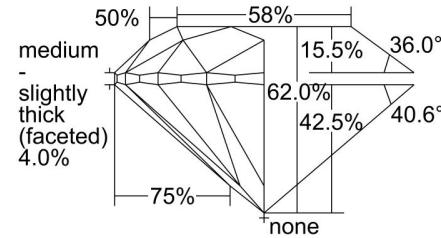

### GRADING RESULTS

Carat Weight ..... 1.13 carat

Color Grade ..... I

Clarity Grade ..... VS2

Cut Grade ..... Excellent

### PROPORTIONS

Profile to actual proportions

### CLARITY CHARACTERISTICS