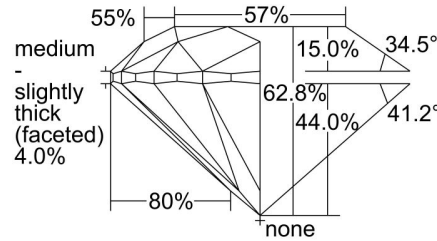

GIA NATURAL DIAMOND GRADING REPORT

July 29, 2022
 GIA Report Number 5221561368
 Shape and Cutting Style Round Brilliant
 Measurements 13.75 - 13.85 x 8.66 mm

GRADING RESULTS

Carat Weight 10.21 carat
 Color Grade D
 Clarity Grade VS2
 Cut Grade Excellent

ADDITIONAL GRADING INFORMATION

Polish Excellent
 Symmetry Excellent
 Fluorescence None
 Inscription(s): GIA 5221561368
Comments: Pinpoints are not shown.

PROPORTIONS

Profile to actual proportions

CLARITY CHARACTERISTICS

KEY TO SYMBOLS*

- Crystal
- ∖ Needle

* Red symbols denote internal characteristics (inclusions). Green or black symbols denote external characteristics (blemishes). Diagram is an approximate representation of the diamond, and symbols shown indicate type, position, and approximate size of clarity characteristics. All clarity characteristics may not be shown. Details of finish are not shown.