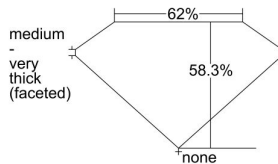

GIA®

FACSIMILE

GIA REPORT 5221575171

Verify this report at GIA.edu

GIA NATURAL DIAMOND DOSSIER®

August 04, 2022
GIA Report Number 5221575171
Shape and Cutting Style ..... Heart Brilliant
Measurements ..... 4.91 x 5.82 x 3.39 mm

GRADING RESULTS

Carat Weight ..... 0.59 carat
Color Grade ..... F
Clarity Grade VS1

ADDITIONAL GRADING INFORMATION

Polish ..... Excellent
Symmetry ..... Very Good
Fluorescence ..... None
Clarity Characteristics..... Indented Natural, Pinpoint
Inscription(s): GIA 5221575171

PROPORTIONS

Profile not to actual proportions

GRADING SCALES

GIA COLOR SCALE		GIA CLARITY SCALE			
COLORLESS	D	VERY VERY SLIGHTLY INCLUDED	FLAWLESS		
	E		INTERNALLY FLAWLESS		
	F	VERY SLIGHTLY INCLUDED	VS₁		
	G		VS₂		
	H		VS₁		
	NEAR COLORLESS	I	SLIGHTLY INCLUDED	VS₂	
		J		SI₁	
		FAINT	K	INCLUDED	SI₂
			L		I₁
			M		I₂
VERT LIGHT	N	LIGHT	I₃		
	O				
	P				
	Q				
	R