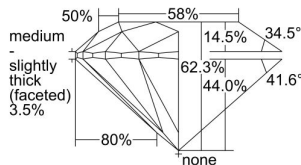

GIA®

FACSIMILE

GIA REPORT 5221587607

Verify this report at GIA.edu

GIA NATURAL DIAMOND DOSSIER®

August 12, 2022
GIA Report Number 5221587607
Shape and Cutting Style ..... Round Brilliant
Measurements ..... 5.28 - 5.31 x 3.30 mm

GRADING RESULTS

Carat Weight ..... 0.56 carat
Color Grade ..... G
Clarity Grade VS1
Cut Grade ..... Excellent

ADDITIONAL GRADING INFORMATION

Polish ..... Excellent
Symmetry ..... Excellent
Fluorescence ..... None
Clarity Characteristics ..... Feather, Pinpoint
Inscription(s): GIA 5221587607

PROPORTIONS

Profile to actual proportions

GRADING SCALES

GIA COLOR SCALE

COLORESS	D
	E
	F
	G
	H
	I
	J
NEAR COLORESS	K
	L
Faint	M
	N
	O
	P
	Q
Very Light	R
	S
	T
	U
	V
	W
	X
	Y
Light	Z

GIA CLARITY SCALE

FLAWLESS	VERY VERY SLIGHTLY INCLUDED	VS₁	VS₂	VS₁	VS₂	SI₁	SI₂	I₁	I₂	I₃	
											FLAWLESS
INTERNALLY FLAWLESS	VERY SLIGHTLY INCLUDED										

GIA CUT SCALE

EXCELLENT
VERY GOOD
GOOD
FAIR
POOR