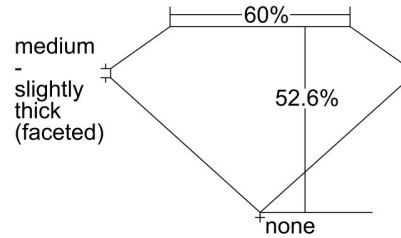

GIA NATURAL DIAMOND GRADING REPORT

January 11, 2023
 GIA Report Number 5221591539
 Shape and Cutting Style Heart Brilliant
 Measurements 12.61 x 14.54 x 7.65 mm

GRADING RESULTS

Carat Weight 8.03 carat
 Color Grade D
 Clarity Grade Flawless

ADDITIONAL GRADING INFORMATION

Polish Excellent
 Symmetry Excellent
 Fluorescence None
 Inscription(s): GIA 5221591539

PROPORTIONS

Profile not to actual proportions

CLARITY CHARACTERISTICS

GRADING SCALES

GIA COLOR SCALE		GIA CLARITY SCALE		
COLOURLESS	D	VERY VERY SLIGHTLY INCLUDED	FLAWLESS	
	E		INTERNALLY FLAWLESS	
	F		VVS ₁	
NEAR COLOURLESS	G		VVS ₂	
	H		VERY SLIGHTLY INCLUDED	VS ₁
	I			VS ₂
J	SLIGHTLY INCLUDED	SI ₁		
FAINT		K	SI ₂	
		L	INCLUDED	I ₁
	M	I ₂		
N	I ₃			
VERY LIGHT	O			
	P			
	Q			
LIGHT	R			
	S			
	T			
	U			
	V			
	W			
	X			
Y				
Z				