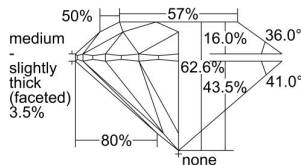

GIA®

FACSIMILE

GIA REPORT 5221596791

Verify this report at GIA.edu

GIA NATURAL DIAMOND DOSSIER®

August 17, 2022
GIA Report Number 5221596791
Shape and Cutting Style ..... Round Brilliant
Measurements ..... 5.08 - 5.11 x 3.19 mm

GRADING RESULTS

Carat Weight ..... 0.51 carat
Color Grade ..... J
Clarity Grade VS2
Cut Grade ..... Excellent

ADDITIONAL GRADING INFORMATION

Polish ..... Excellent
Symmetry ..... Excellent
Fluorescence ..... Faint
Clarity Characteristics ..... Crystal, Cloud
Inscription(s): GIA 5221596791

PROPORTIONS

Profile to actual proportions