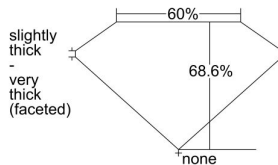

GIA®

FACSIMILE

GIA REPORT 5221597436

Verify this report at GIA.edu

GIA NATURAL DIAMOND DOSSIER®

August 17, 2022
GIA Report Number 5221597436
Shape and Cutting Style ..... Cushion Modified Brilliant
Measurements ..... 4.58 x 4.48 x 3.08 mm

GRADING RESULTS

Carat Weight ..... 0.51 carat
Color Grade ..... F
Clarity Grade VS1

ADDITIONAL GRADING INFORMATION

Polish ..... Excellent
Symmetry ..... Very Good
Fluorescence ..... None
Clarity Characteristics..... Crystal, Pinpoint
Inscription(s): GIA 5221597436

PROPORTIONS

Profile not to actual proportions

GRADING SCALES

GIA COLOR SCALE		GIA CLARITY SCALE			
COLORLESS	D	VERY VERY SLIGHTLY INCLUDED	FLAWLESS		
	E		INTERNALLY FLAWLESS		
	F	VERY SLIGHTLY INCLUDED	VS₁		
	G		VS₂		
	H		VS₁		
	NEAR COLORLESS	I	SLIGHTLY INCLUDED	SI₁	
		J		SI₂	
		FAINT	K	INCLUDED	I₁
			L		I₂
			M		I₃
VERT LIGHT	N				
	O				
	P				
	Q				
	R				
	S				
	T				
LIGHT	U				
	V				
	W				
	X				
	Y				
	Z