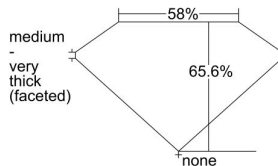

GIA®

FACSIMILE

GIA REPORT 5221598027

Verify this report at GIA.edu

GIA NATURAL DIAMOND DOSSIER®

August 17, 2022
GIA Report Number 5221598027
Shape and Cutting Style ..... Oval Brilliant
Measurements ..... 5.95 x 4.40 x 2.88 mm

GRADING RESULTS

Carat Weight ..... 0.50 carat
Color Grade ..... D
Clarity Grade VS1

ADDITIONAL GRADING INFORMATION

Polish ..... Excellent
Symmetry ..... Very Good
Fluorescence ..... None
Clarity Characteristics..... Crystal, Pinpoint, Indented Natural
Inscription(s): GIA 5221598027

PROPORTIONS

Profile not to actual proportions

GRADING SCALES

GIA COLOR SCALE		GIA CLARITY SCALE			
COLORLESS	D	VERY VERY SLIGHTLY INCLUDED	FLAWLESS		
	E		INTERNALLY FLAWLESS		
	F	VERY SLIGHTLY INCLUDED	VS₁		
	G		VS₂		
	H		VS₁		
	NEAR COLORLESS	I	SLIGHTLY INCLUDED	VS₂	
		J		SI₁	
		FAINT	K	INCLUDED	SI₂
			L		I₁
			M		I₂
VERT LIGHT	N	LIGHT	I₃		
	O				
	P				
	Q				
	R