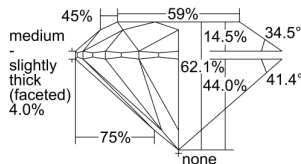

GIA®

FACSIMILE

GIA REPORT 5221615394

Verify this report at GIA.edu

GIA NATURAL DIAMOND DOSSIER®

August 26, 2022
GIA Report Number 5221615394
Shape and Cutting Style ..... Round Brilliant
Measurements ..... 4.68 - 4.73 x 2.92 mm

GRADING RESULTS

Carat Weight ..... 0.40 carat
Color Grade ..... G
Clarity Grade VS2
Cut Grade ..... Excellent

ADDITIONAL GRADING INFORMATION

Polish ..... Excellent
Symmetry ..... Very Good
Fluorescence ..... Medium Blue
Clarity Characteristics ..... Crystal, Cloud
Inscription(s): GIA 5221615394

PROPORTIONS

Profile to actual proportions

GRADING SCALES

GIA COLOR SCALE	GIA CLARITY SCALE	GIA CUT SCALE	
D	FLAWLESS	EXCELLENT	
E	INTERNALLY FLAWLESS		
F		VVS₁	VERY GOOD
G	VVS₂		
H	VS₁	GOOD	
I	VS₂		
J	SI₁	FAIR	
K	SI₂		
L	I₁	POOR	
M	I₂		
N	I₃		
O			
P			
Q			
R			
S			
T			
U			
V			
W			
X			
Y			
Z