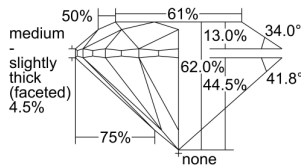

GIA®

FACSIMILE

GIA REPORT 5221657960

Verify this report at GIA.edu

GIA NATURAL DIAMOND DOSSIER®

September 28, 2022
GIA Report Number 5221657960
Shape and Cutting Style ..... Round Brilliant
Measurements ..... 5.67 - 5.68 x 3.52 mm

GRADING RESULTS

Carat Weight ..... 0.70 carat
Color Grade L
Clarity Grade S11
Cut Grade ..... Excellent

ADDITIONAL GRADING INFORMATION

Polish ..... Excellent
Symmetry ..... Excellent
Fluorescence ..... Faint
Clarity Characteristics ..... Crystal
Inscription(s): GIA 5221657960

PROPORTIONS

Profile to actual proportions

GRADING SCALES

GIA COLOR SCALE	GIA CLARITY SCALE	GIA CUT SCALE	
D	FLAWLESS	EXCELLENT	
E	INTERNALLY FLAWLESS		
F		VVS₁	VERY GOOD
G	VVS₂		
H	VS₁	GOOD	
I	VS₂		
J	S1₁	FAIR	
K	S1₂		
L	I₁	POOR	
M	I₂		
N	I₃		
O			
P			
Q			
R			
S			
T			
U			
V			
W			
X			
Y			
Z